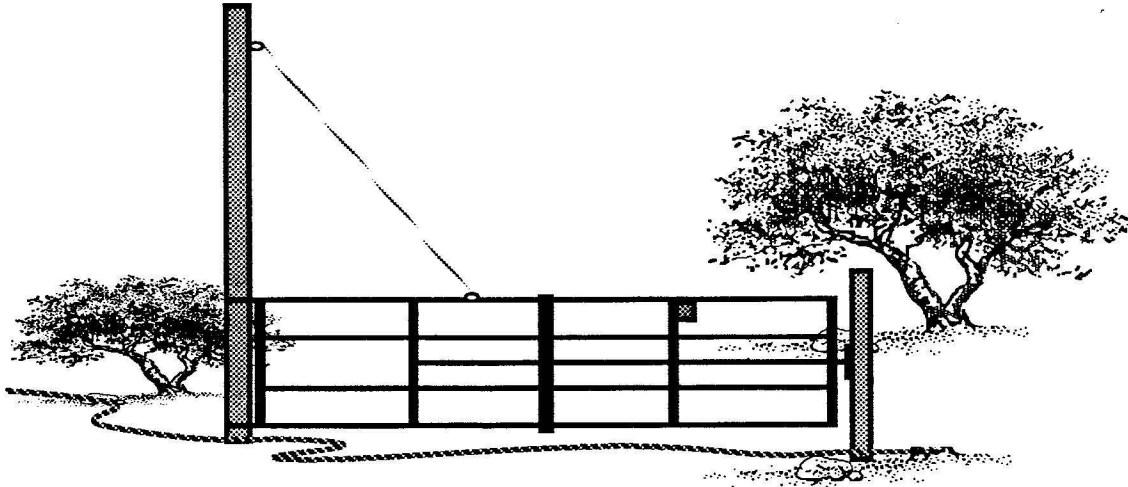

# RANCH SERVICES ORIGINAL BUMP-GATES

ramrodbumpgate.com • rmuntz@ramrodbumpgate.com • (775) 233- 2390

!!! At last, a gate that opens and closes itself !!!

Advantages that make our BUMP GATE the perfect gate for your ranch, farm or home

- EASY • quick opening and closing without leaving vehicle
- FAST • saves you valuable time and energy
- SAFE • protects property, livestock, fields and horses
- STRONG • heavy duty construction, built with durable steel
- RELIABLE • designed and built to last, satisfaction guaranteed

Ranch Services ORIGINAL BUMP GATES are fully automatic without costly electrical components and maintenance. Ranch Services ORIGINAL BUMP GATES operate from your vehicle by gently bumping the specially designed gate that smoothly opens and closes as you pass.